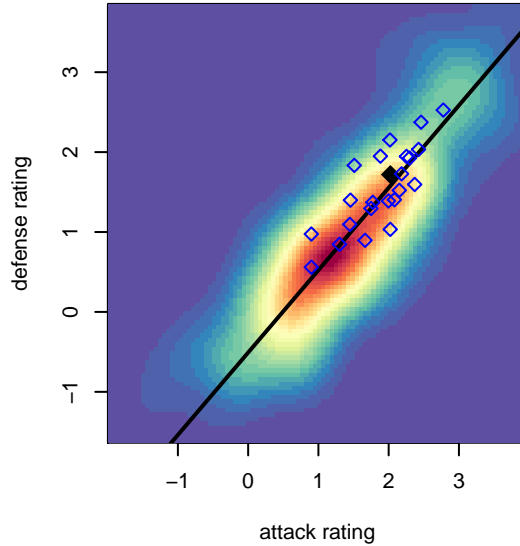

## NWN Red B00

NW Nationals  
 Mountlake Terrace, WA  
 B00 total strength=1340  
 attack=7.57 defense=5.58  
 fall league = RCL B00 Div 2  
 spr league = Win RCL B00 Div 2

alt names used:  
 56 NWN B00 Red  
 NWN B00 Red A  
 NW Nationals Red [B00]  
 NW Nationals Red  
 NORTHWEST NATIONALS NWN B00 RED (W  
 NWN B00 Red A  
 NWN B00 Red A

**attack and defense variance (black dot)  
relative to other teams  
and top 10 in region**

**attack and defense rating  
relative to others at age  
and all opponents in last 13 months**

**Performance relative to 13 month average**