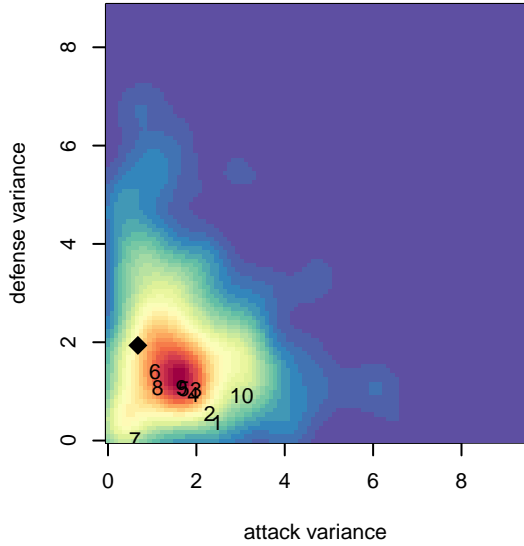

## NWN Red B00

NW Nationals  
 Mountlake Terrace, WA  
 B00 total strength=1340  
 attack=7.57 defense=5.58  
 fall league = RCL B00 Div 2  
 spr league = Win RCL B00 Div 2

alt names used:  
 56 NWN B00 Red  
 NWN B00 Red A  
 NW Nationals Red [B00]  
 NW Nationals Red  
 NORTHWEST NATIONALS NWN B00 RED (W  
 NWN B00 Red A  
 NWN B00 Red A

**attack and defense variance (black dot)  
relative to other teams  
and top 10 in region**

**attack and defense rating  
relative to others at age  
and all opponents in last 13 months**

**Performance relative to 13 month average**