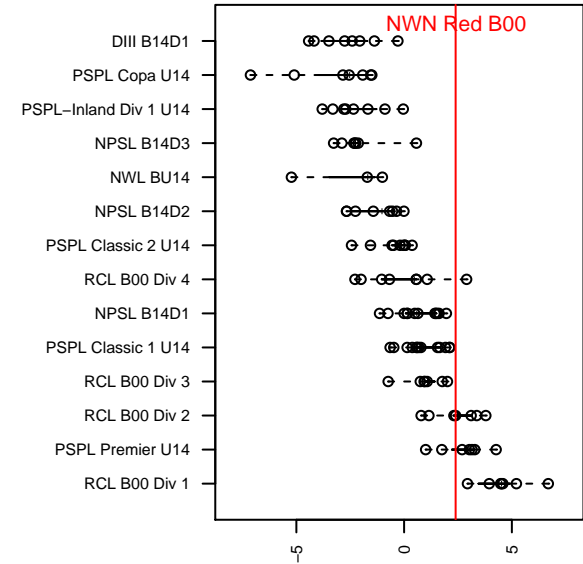

## NWN Red B00

NW Nationals  
 Mountlake Terrace, WA  
 B00 total strength=1340  
 attack=7.57 defense=5.58  
 fall league = RCL B00 Div 2  
 spr league = Win RCL B00 Div 2

alt names used:  
 56 NWN B00 Red  
 NWN B00 Red A  
 NW Nationals Red [B00]  
 NW Nationals Red  
 NORTHWEST NATIONALS NWN B00 RED (W  
 NWN B00 Red A  
 NWN B00 Red A

**attack and defense variance (black dot)  
relative to other teams  
and top 10 in region**

**attack and defense rating  
relative to others at age  
and all opponents in last 13 months**

**Performance relative to 13 month average**