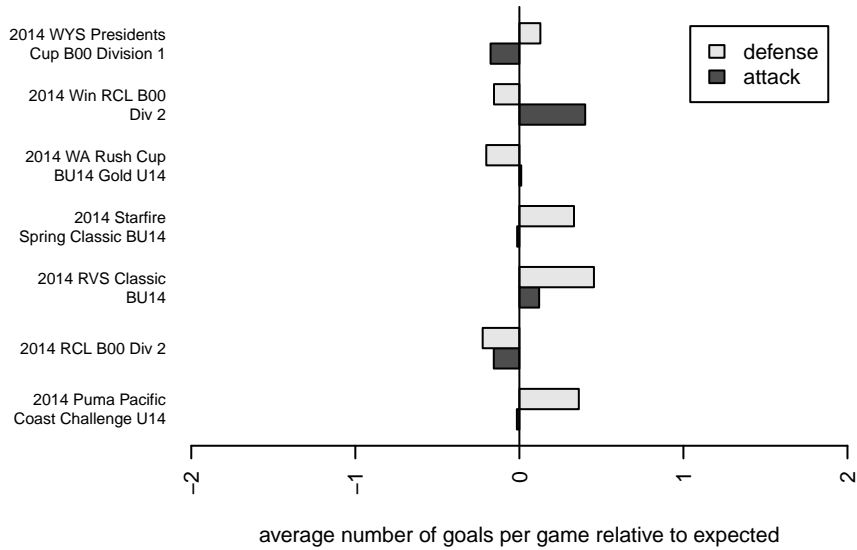

## NWN Red B00

NW Nationals  
 Mountlake Terrace, WA  
 B00 total strength=1340  
 attack=7.57 defense=5.58  
 fall league = RCL B00 Div 2  
 spr league = Win RCL B00 Div 2

alt names used:  
 56 NWN B00 Red  
 NWN B00 Red A  
 NW Nationals Red [B00]  
 NW Nationals Red  
 NORTHWEST NATIONALS NWN B00 RED (W  
 NWN B00 Red A  
 NWN B00 Red A

Venues played:  
 2013 Challenge Cup B00 Division 1 – Challeng  
 2014 Starfire Spring Classic BU14  
 2014 RVS Classic BU14  
 2014 WA Rush Cup BU14 Gold U14  
 2014 Puma Pacific Coast Challenge U14  
 2014 RCL B00 Div 2  
 2014 Win RCL B00 Div 2  
 2014 WYS Presidents Cup B00 Division 1

**attack and defense variance (black dot)  
relative to other teams  
and top 10 in region**

**attack and defense rating  
relative to others at age  
and all opponents in last 13 months**

**Performance relative to 13 month average**