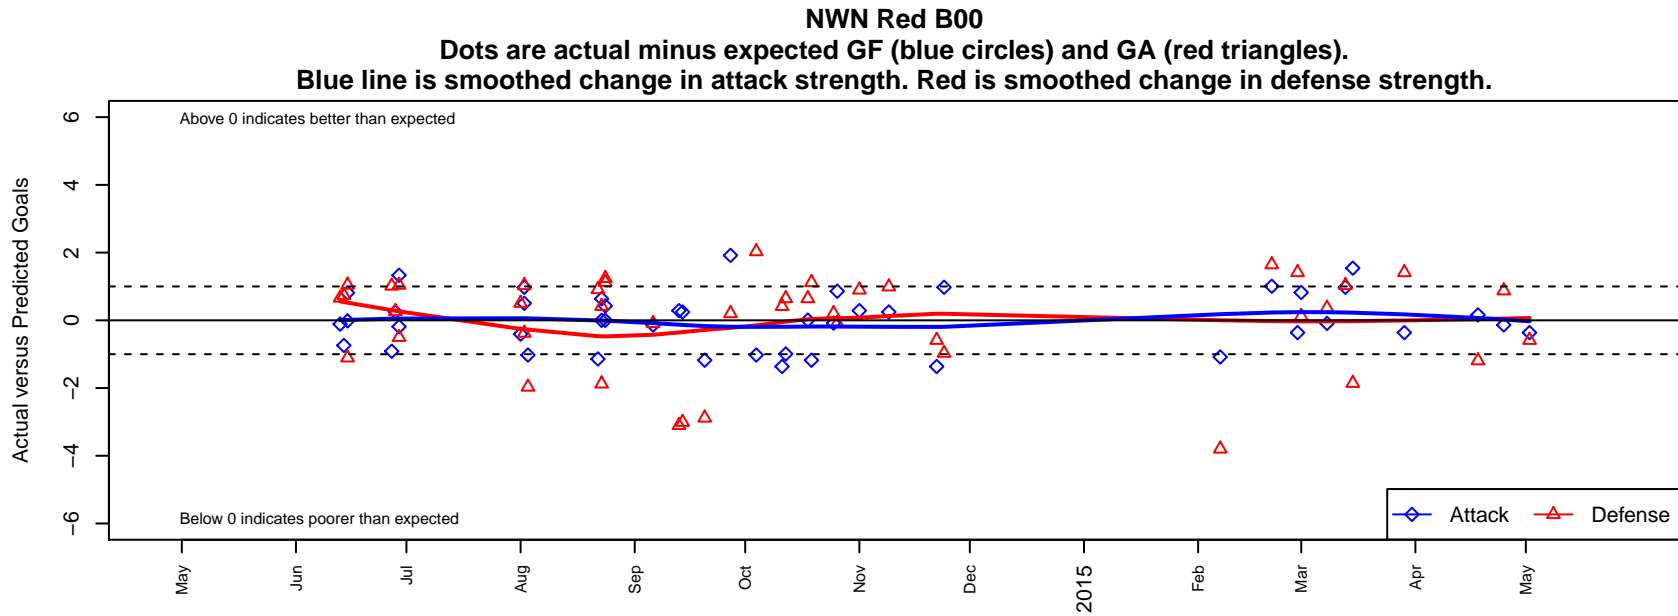

## NWN Red B00

NW Nationals  
 Mountlake Terrace, WA  
 B00 total strength=1340  
 attack=7.57 defense=5.58  
 fall league = RCL B00 Div 2  
 spr league = Win RCL B00 Div 2

alt names used:  
 56 NWN B00 Red  
 NWN B00 Red A  
 NW Nationals Red [B00]  
 NW Nationals Red  
 NORTHWEST NATIONALS NWN B00 RED (W  
 NWN B00 Red A  
 NWN B00 Red A

**attack and defense variance (black dot)  
relative to other teams  
and top 10 in region**

**attack and defense rating  
relative to others at age  
and all opponents in last 13 months**

**Performance relative to 13 month average**